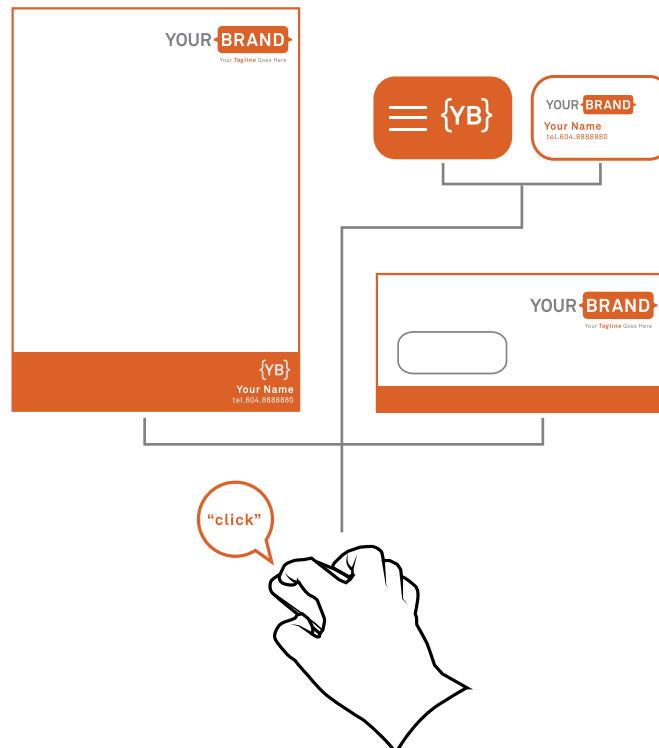

BRAND LIBRARY STOREFRONTS

MET

YOUR BRAND LIBRARY

Your MET RESOURCE Brand Library Storefront gives you ultimate control over your Branding and collateral requirements.

“Nobody messes with your BRAND”

In a fast moving business it is usually the small things that gets left to the last minute. With your own Custom Brand Library, you have all the control and convenience of a single source solution for your Brand Marketing collateral and Office Administration needs. MET Resource will design and create a custom library tailored for your corporate communication needs providing you unfettered access and control over your branding tools and collateral.

custom online catalogue system

company stationery

YOU CONTROL ACCESS BY POSITION, DEPARTMENT OR PRODUCT GROUP

UNDERSTAND WHO IS USING YOUR BRAND STRATEGIES EFFECTIVELY

MANAGE YOUR BRAND CONSISTENCY WITH EASE

CREATE PROFESSIONALLY DESIGNED AND CUSTOMIZED BRAND COMPLIANT DOCUMENTS QUICKLY

MET

PRINT ON DEMAND

Portal storefronts refer to any printed document ordered online from a website

Your **MET Resource Library** production and fulfillment Portal provides complete administration control, custom reporting and flexibility. The best part? It's fully scalable, it grows with you as your brand needs change, diversify and grow.

Spend your time wisely, use **MET RESOURCE** as just one tool on your desk to manage, create, generate, ship, pack and fulfill your marketing programs.

Start small, learn how the system customizes and grows to fulfill your needs.