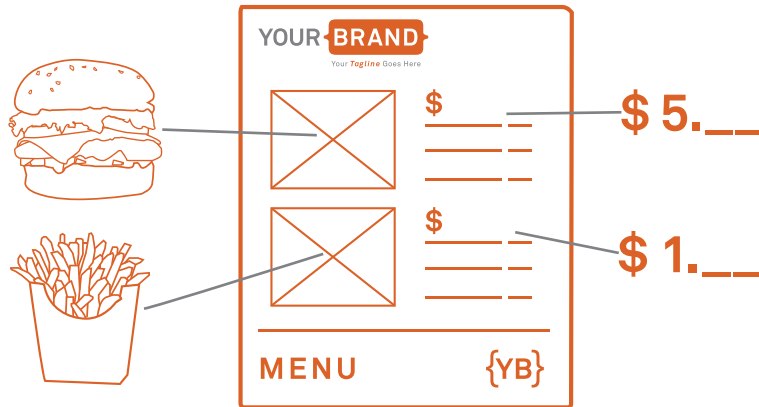

CREATE PROFESSIONALLY DESIGNED AND CUSTOMIZED BRAND COMPLIANT DOCUMENTS QUICKLY

MET

PRINT ON DEMAND

Portal storefronts refer to any printed document ordered online from a website

Your **MET Resource Library** production and fulfillment Portal provides complete administration control, custom reporting and flexibility. The best part? It's fully scalable, it grows with you as your brand needs change, diversify and grow.

easily customize image and copy edits real time

variable templates

online ordering

FULL PROJECT
MANAGEMENT FROM
CREATIVE THROUGH
IMPLIMENTATION

SHRINK INVENTORY
LEVELS AND
TIME TO MARKET
DRAMATICALLY

CONTROL
RETAIL SIGNAGE
REQUIREMENTS
INCLUDING
CUSTOMIZATION AND
INSTALLATION